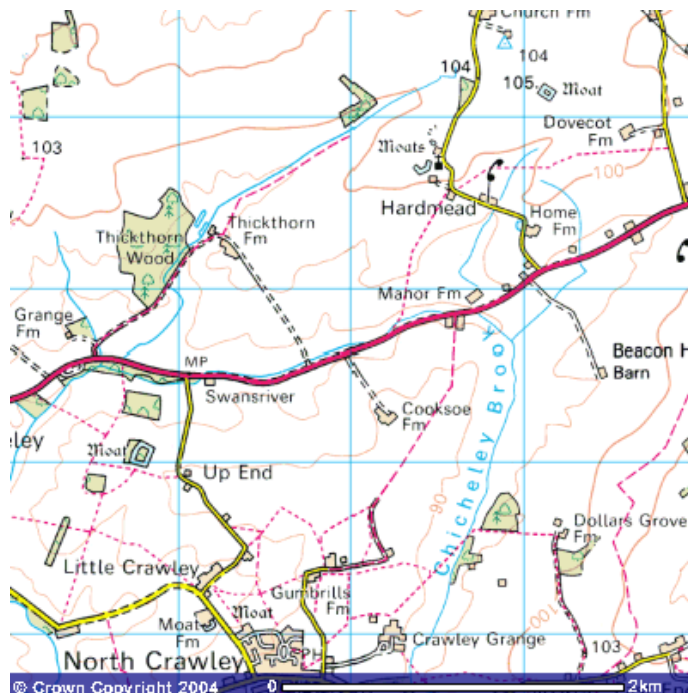

LOCATION OF ABD LTD OFFICE AT COOKSOE FARM

ABD's office is situated about halfway between Bedford and Milton Keynes on the A422.

Cooksoe Farm lies on this main road between the two villages of Chicheley and Astwood.

When approaching from Milton Keynes the entrance to Cooksoe Farm lies on the right hand side of the road (shortly after the left hand entrance to Thickthorn Farm).

When approaching from Bedford the left hand entrance comes shortly after a right hand bend. The red tiled roof is visible on the left hand side of the road as you approach from this direction.

There is a white sign showing "The North Crawley Estate - COOKSOE FARM - Private Road" attached to the fence at the end of the track. There is also a telegraph pole at the end of the track.

Follow the farm track past the farmhouse to the top and turn right into the courtyard area. ABD Ltd are situated in Unit 6, which is directly in front of you as you enter the courtyard from the farm track.